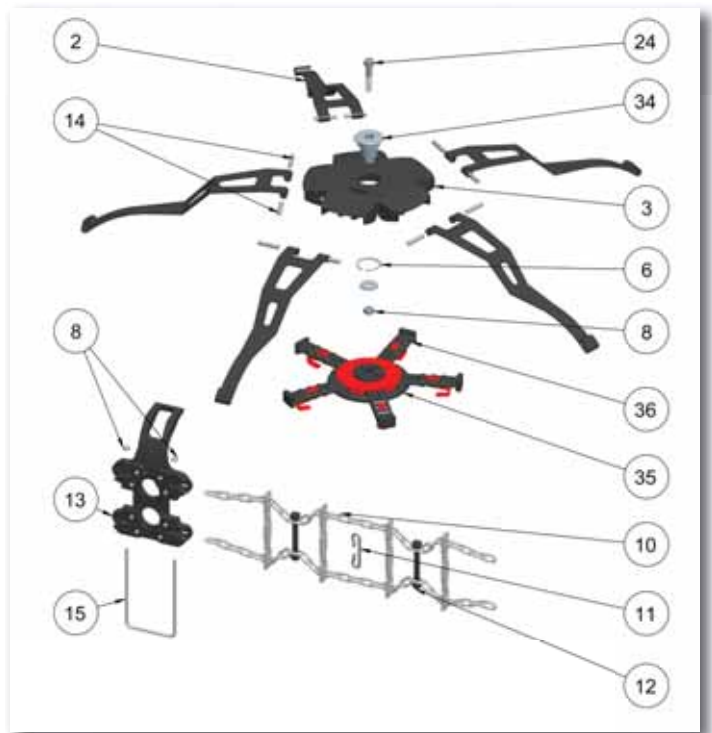

TRAK[®] AUTO - SPORT - 4X4 SUV -

SYSTEM'S MAIN COMPONENTS

TRAK[®] AUTO TRAK[®] SPORT TRAK[®] COMMERCIAL VEHICLES

TRAK[®] 4X4 - SUV

COMMERCIAL VEHICLES

Spares accessories	part n°	description
1 	BRANETR102-217	trak chain arm
2 	BRA4x4LT44-55	LTS - 4x4 trak chain arm
3 	DISCLTPA66 DISCLTPUSA	Trak disc for 4x4 Trak disc for 4x4 from LT 60
4 	BLOCATTRAK BLOCASPORT	Trak chain central lock Trak sport chain central lock
5 	ROTA6D3012	PAG 40/30X1.2 washer
6 	SIGER030NE	Black Ø30 seeger

Spares accessories	part n°	description
7 	VITIM05X45 VITIM05x50	M5x45/5 screws M5x50/5 screws
8 	DADO7474M5	7474.8 M5 galvanized DIN nut
9 	GANCNA0937	Red metal hook
10 	TRATRAK024-032 TRBTRAK023-028 TRATRSP035-041	Chain cross element for cars Chain cross element for 4x4s Chain cross element for trak sport
11 	MAGLIACROTA CROTASPORT	Trak chain shortening link Trak sport chain shortening link
12 	TE60MC2674 TETRAKSPOR	Trak chain tyre tread tensioner Trak sport chain tyre tread tensioner

TRAK[®] AUTO - SPORT - 4X4 SUV -

SYSTEM'S MAIN COMPONENTS

Spares accessories	part n°	description
13 	GUIPLASTRK	Plastic guides for 200 series trak
	GUIPLASTR1	Plastic guides for 100 series trak
	GUIPLASLTS	Plastic guides for trak LTS
	GUIPLASPOR	Plastic guides for trak sport
14 	SPEL303416	SS 303 4x16 spring pin
	SPEL303630	SS 303 6x30 spring pin
15 	STAFFATRLT	Trak braket for commercial vehicles
	STAFFASPOR	Trak braket for trak sport
16 	SIVOLATRAK	Hand Wheel fastening System for cars and 4x4s (Specify Trak model)
17 	SISTEGOCAT	Rubber-chain system for cars and 4x4s (Specify Trak model)
18 	TIRAEDPM40	Rubber tie-rod small chain