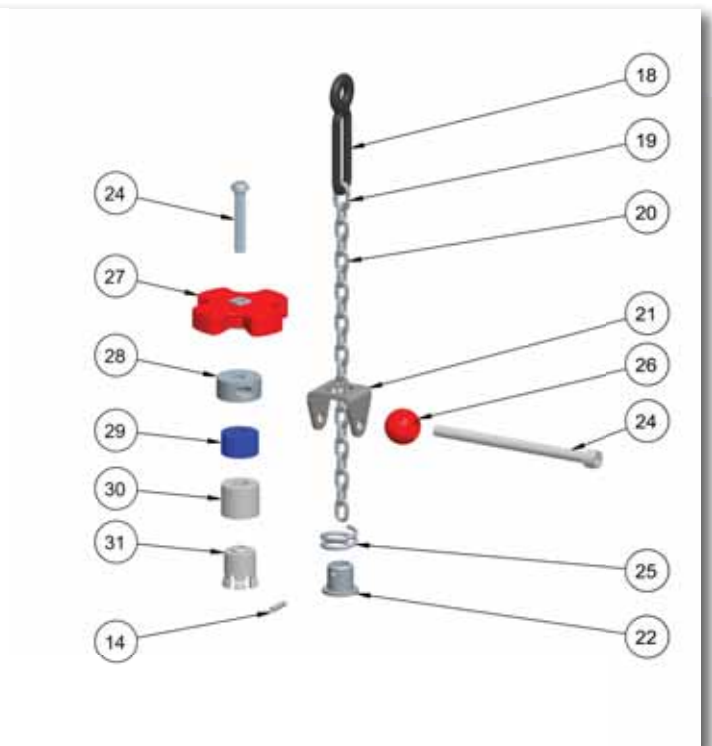

TRAK[®] AUTO - SPORT - 4X4 SUV -

SYSTEM'S MAIN COMPONENTS

TRAK[®] AUTO TRAK[®] SPORT TRAK[®] COMMERCIAL VEHICLES

TRAK[®] 4X4 - SUV

COMMERCIAL VEHICLES

Spares accessories	part n°	description
1 	BRANETR102-217	trak chain arm
2 	BRA4x4LT44-55	LTS - 4x4 trak chain arm
3 	DISCLTPA66 DISCLTPUSA	Trak disc for 4x4 Trak disc for 4x4 from LT 60
4 	BLOCATTRAK BLOCASPORT	Trak chain central lock Trak sport chain central lock
5 	ROTA6D3012	PAG 40/30X1.2 washer
6 	SIGER030NE	Black Ø30 seeger

Spares accessories	part n°	description
7 	VITIM05X45 VITIM05x50	M5x45/5 screws M5x50/5 screws
8 	DADO7474M5	7474.8 M5 galvanized DIN nut
9 	GANCNA0937	Red metal hook
10 	TRATRAK024-032 TRBTRAK023-028 TRATRSP035-041	Chain cross element for cars Chain cross element for 4x4s Chain cross element for trak sport
11 	MAGLIACROTA CROTASPORT	Trak chain shortening link Trak sport chain shortening link
12 	TE60MC2674 TETRAKSPOR	Trak chain tyre tread tensioner Trak sport chain tyre tread tensioner

TRAK[®] AUTO - SPORT - 4X4 SUV -

SYSTEM'S MAIN COMPONENTS

Spares accessories	part n°	description
13 	GUIPLASTRK	Plastic guides for 200 series trak
	GUIPLASTR1	Plastic guides for 100 series trak
	GUIPLASLTS	Plastic guides for trak LTS
	GUIPLASPOR	Plastic guides for trak sport
14 	SPEL303416	SS 303 4x16 spring pin
	SPEL303630	SS 303 6x30 spring pin
15 	STAFFATRLT	Trak braket for commercial vehicles
	STAFFASPOR	Trak braket for trak sport
16 	SIVOLATRAK	Hand Wheel fastening System for cars and 4x4s (Specify Trak model)
17 	SISTEGOCAT	Rubber-chain system for cars and 4x4s (Specify Trak model)
18 	TIRAEDPM40	Rubber tie-rod small chain