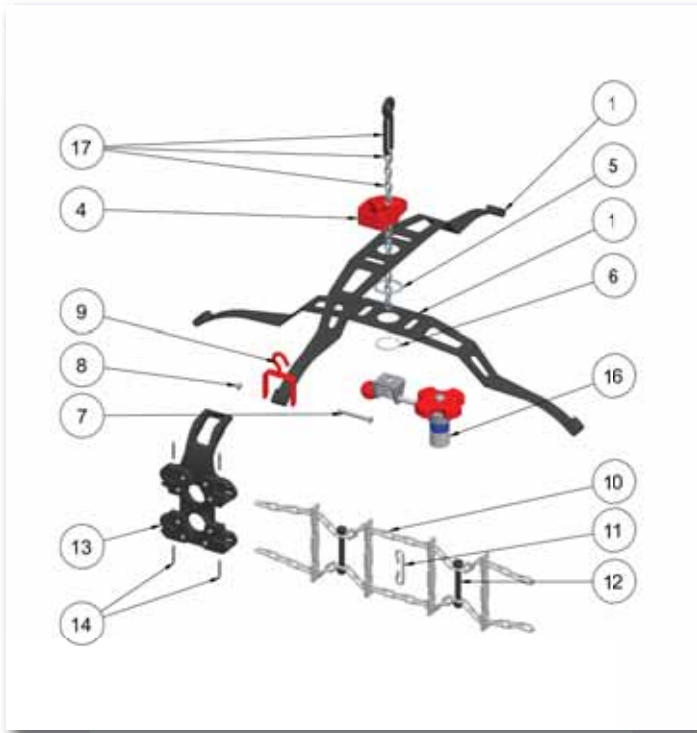

TRAK[®] AUTO - SPORT - 4X4 SUV -

SYSTEM'S MAIN COMPONENTS

TRAK[®] AUTO TRAK[®] SPORT TRAK[®] COMMERCIAL VEHICLES

TRAK[®] 4X4 - SUV

COMMERCIAL VEHICLES

Spares accessories	part n°	description
1 	BRANETR102-217	trak chain arm
2 	BRA4x4LT44-55	LTS - 4x4 trak chain arm
3 	DISCLTPA66 DISCLTPUSA	Trak disc for 4x4 Trak disc for 4x4 from LT 60
4 	BLOCATTRAK BLOCASPORT	Trak chain central lock Trak sport chain central lock
5 	ROTA6D3012	PAG 40/30X1.2 washer
6 	SIGER030NE	Black Ø30 seeger

Spares accessories	part n°	description
7 	VITIM05X45 VITIM05x50	M5x45/5 screws M5x50/5 screws
8 	DADO7474M5	7474.8 M5 galvanized DIN nut
9 	GANCNA0937	Red metal hook
10 	TRATRAK024-032 TRBTRAK023-028 TRATRSP035-041	Chain cross element for cars Chain cross element for 4x4s Chain cross element for trak sport
11 	MAGLIACROTA CROTASPORT	Trak chain shortening link Trak sport chain shortening link
12 	TE60MC2674 TETRAKSPOR	Trak chain tyre tread tensioner Trak sport chain tyre tread tensioner

TRAK[®] AUTO - SPORT - 4X4 SUV -

SYSTEM'S MAIN COMPONENTS

Spares accessories	part n°	description
13 	GUIPLASTRK	Plastic guides for 200 series trak
	GUIPLASTR1	Plastic guides for 100 series trak
	GUIPLASLTS	Plastic guides for trak LTS
	GUIPLASPOR	Plastic guides for trak sport
14 	SPEL303416	SS 303 4x16 spring pin
	SPEL303630	SS 303 6x30 spring pin
15 	STAFFATRLT	Trak braket for commercial vehicles
	STAFFASPOR	Trak braket for trak sport
16 	SIVOLATRAK	Hand Wheel fastening System for cars and 4x4s (Specify Trak model)
17 	SISTEGOCAT	Rubber-chain system for cars and 4x4s (Specify Trak model)
18 	TIRAEDPM40	Rubber tie-rod small chain