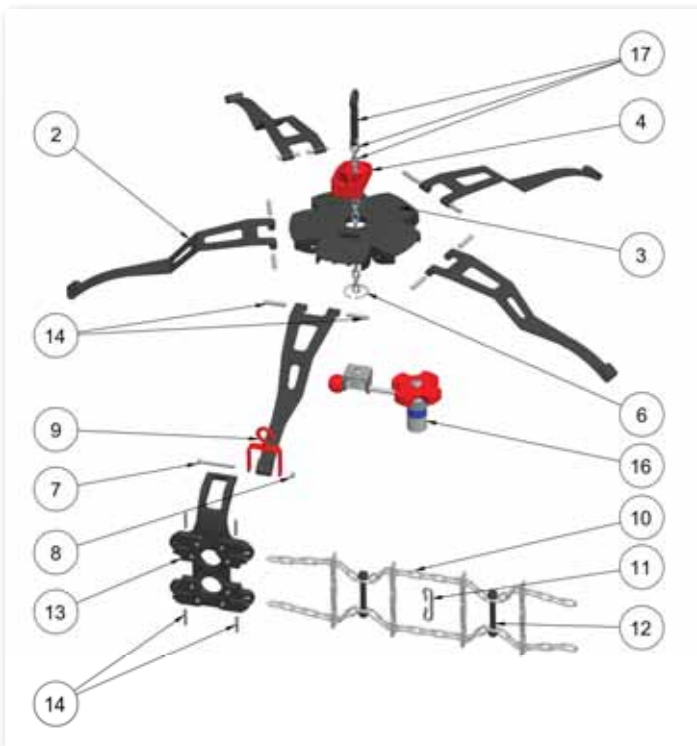

TRAK[®] AUTO - SPORT - 4X4 SUV -

SYSTEM'S MAIN COMPONENTS

TRAK[®] AUTO TRAK[®] SPORT TRAK[®] COMMERCIAL VEHICLES

TRAK[®] 4X4 - SUV

COMMERCIAL VEHICLES

Spares accessories	part n°	description
1 	BRANETR102-217	trak chain arm
2 	BRA4x4LT44-55	LTS - 4x4 trak chain arm
3 	DISCLTPA66 DISCLTPUSA	Trak disc for 4x4 Trak disc for 4x4 from LT 60
4 	BLOCATTRAK BLOCASPORT	Trak chain central lock Trak sport chain central lock
5 	ROTA6D3012	PAG 40/30X1.2 washer
6 	SIGER030NE	Black Ø30 seeger

Spares accessories	part n°	description
7 	VITIM05X45 VITIM05x50	M5x45/5 screws M5x50/5 screws
8 	DADO7474M5	7474.8 M5 galvanized DIN nut
9 	GANCNA0937	Red metal hook
10 	TRATRAK024-032 TRBTRAK023-028 TRATRSP035-041	Chain cross element for cars Chain cross element for 4x4s Chain cross element for trak sport
11 	MAGLIACROTA CROTASPORT	Trak chain shortening link Trak sport chain shortening link
12 	TE60MC2674 TETRAKSPOR	Trak chain tyre tread tensioner Trak sport chain tyre tread tensioner

TRAK[®] AUTO - SPORT - 4X4 SUV -

SYSTEM'S MAIN COMPONENTS

Spares accessories	part n°	description
13 	GUIPLASTRK	Plastic guides for 200 series trak
	GUIPLASTR1	Plastic guides for 100 series trak
	GUIPLASLTS	Plastic guides for trak LTS
	GUIPLASPOR	Plastic guides for trak sport
14 	SPEL303416	SS 303 4x16 spring pin
	SPEL303630	SS 303 6x30 spring pin
15 	STAFFATRLT	Trak braket for commercial vehicles
	STAFFASPOR	Trak braket for trak sport
16 	SIVOLATRAK	Hand Wheel fastening System for cars and 4x4s (Specify Trak model)
17 	SISTEGOCAT	Rubber-chain system for cars and 4x4s (Specify Trak model)
18 	TIRAEDPM40	Rubber tie-rod small chain